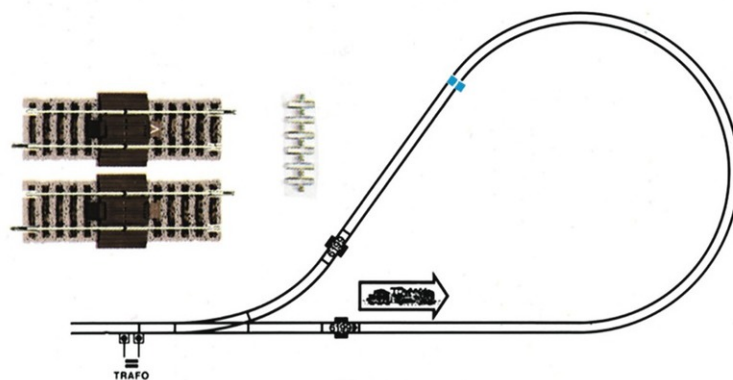

Reverse loop set to deal with driving on reverse loops

Art. No.: 6199

€47,90

Reverse loop set to deal with driving on reverse loops.

The set consists of isolating joints and 2 directional track sections. Length: 100 mm each. Two level crossings. Can not be controlled digitally.