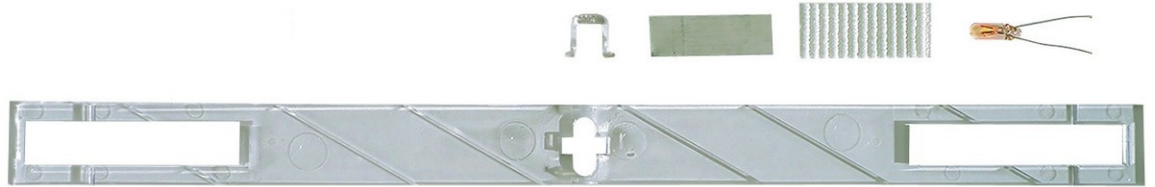

Light dispenser, assembly set

Art. No.: 6459

€16,20

Light dispenser, assembly set.

Tip for modelmakers: No. 6459 fits also into the loco shed 6476.

Spare bulb: 00009530