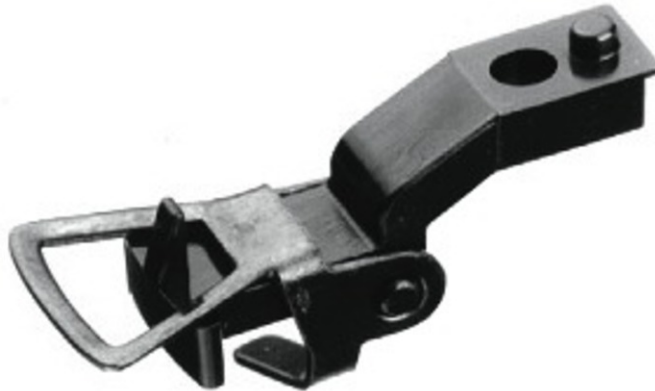

Exchange coupling with lug fitting

Art. No.: 6524

€3,60

Exchange coupling with lug fitting (hoop coupling).