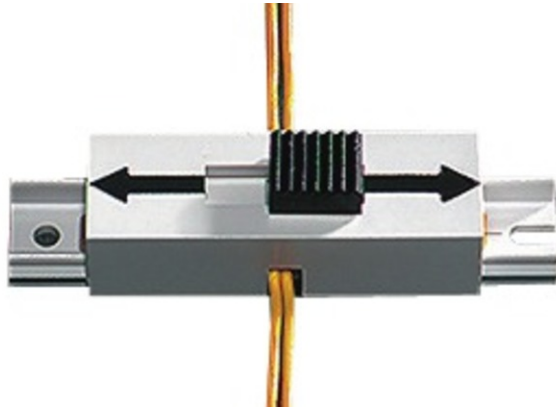

Reversing switch

Art. No.: 6904

€17,60

For example to alter the running direction.

Specifications:**Measurements**

Length

30 mm