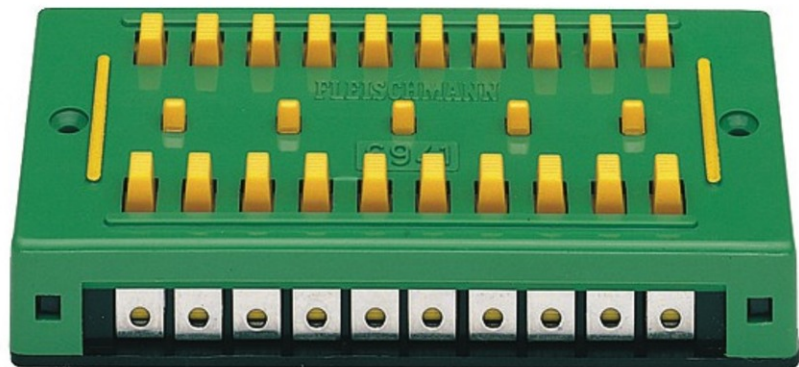

Connector panel

Art. No.: 6941

€14,40

Connector panel to extend and connect up to 10 wires.