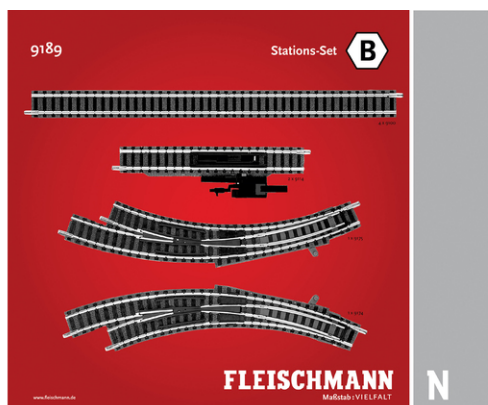

Track pack. Station Set B

Art. No.: 9189

€95,90

Containing: 4 straight tracks 9100, 2 uncoupler tracks 9114 as well as 1 left hand curved point 9174 and 1 right hand curved point 9175 to create a passing loop of longer „platform tracks“