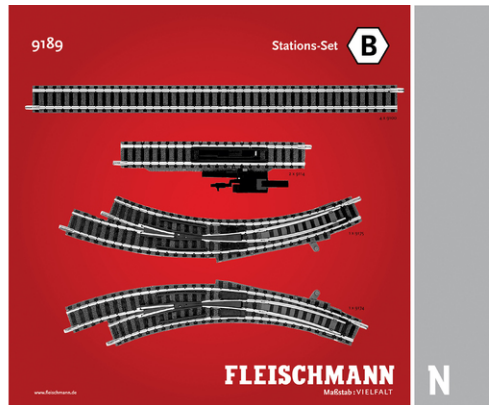

Track pack. Station Set B

Art. No.: 9189

€98,90

Containing: 4 straight tracks 9100, 2 uncoupler tracks 9114 as well as 1 left hand curved point 9174 and 1 right hand curved point 9175 to create a passing loop of longer „platform tracks“