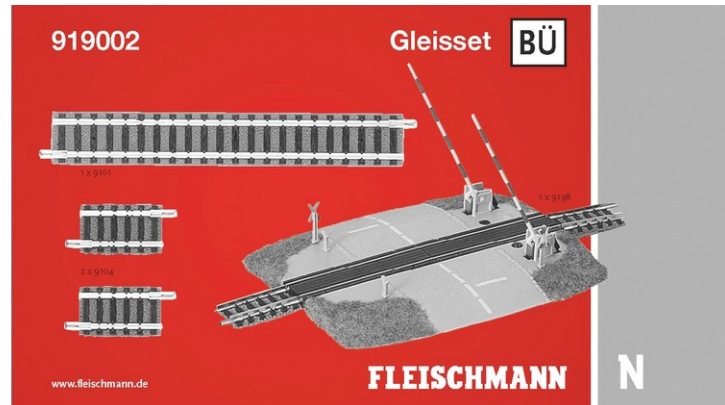

Track Set BÜ, with level crossing

Art. No.: 919002

€42,90

Contents: 1 straight track 9101, 2 straight tracks 9104, 1 level crossing 9198