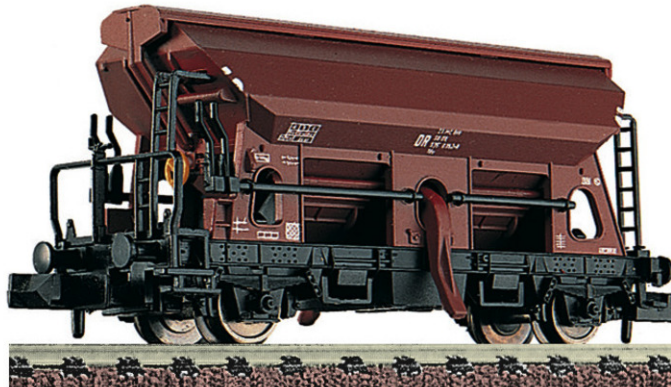

Self unloading hopper wagon type Tds, DR

DR

Epoch: IV
14+

Art. No.: 851501 €23,90

Self unloading hopper wagon type Tds of the Deutsche Reichsbahn (DR-Ost). Epoch IV.

Close coupling mechanism on each end of the wagon for real close coupling operations. Coupler pocket according to NEM 355 standards.

Specifications:

General data

Coupling NEM shaft 355 with close coupling mechanism

Measurements

Length over buffer 58 mm