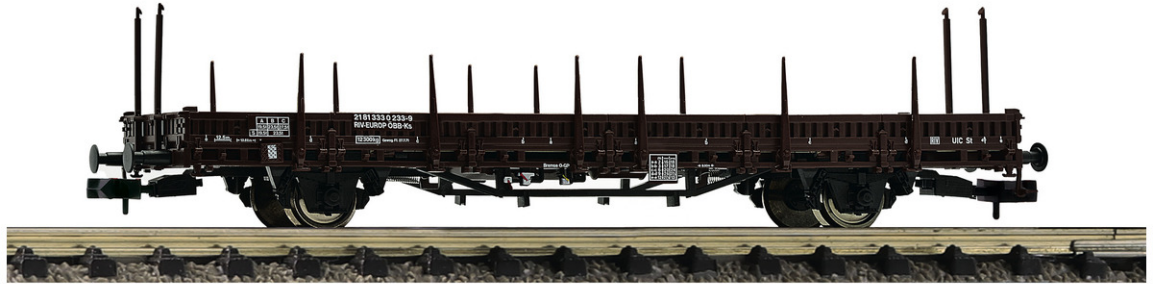

Swivel stake wagon, ÖBB

Photomontage

ÖBB

Epoch: IV

14+

Photo: H0

Art. No.: 825745

€29,90

Swivel stake wagon, type Ks, of the Austrian Federal Railways.

- Version with brown coloured chassis and round buffers

Due to the stakes attached to the sides of the wagons, the load is secured against slipping. They are ideal for the transport of wood, metal and iron goods, vehicles and machines.

Specifications:

General data

Coupling NEM shaft 355 with close coupling mechanism

Measurements

Length over buffer 86 mm