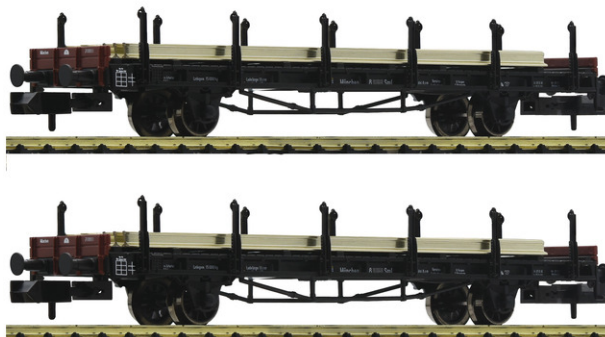

## 2 piece set: Rail transport wagons, DRB

Photomontage

Epoch:

Art. No.: 823607

Set of two rail transport wagons, type S "Augsburg", of the Deutsche Reichsbahn (DRG 1937–1949).

- Carries rail profiles

Rail transport wagons with a loading length of 13 m were already procured from the Prussian State Railways - initially to transport the 12 m long rails at that time. Individual regional railways also designed rail transport wagons designated as "Verbandsbauarten", out of which several thousands were delivered between 1911 and 1926.