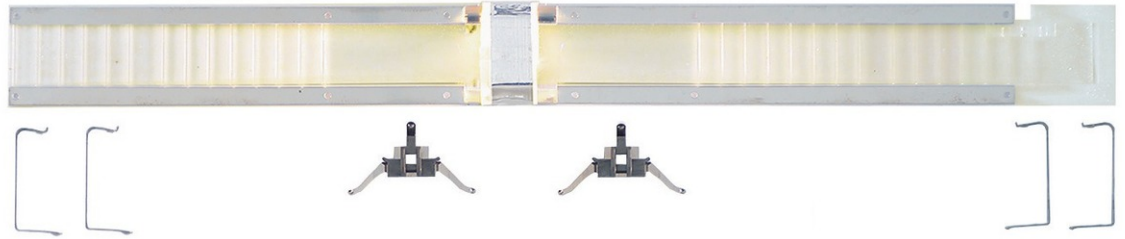

Interior lighting unit

Art. No.: 6463

€26,60

Interior lighting unit for IC/EC control cab coaches.

Spare bulb: 9530