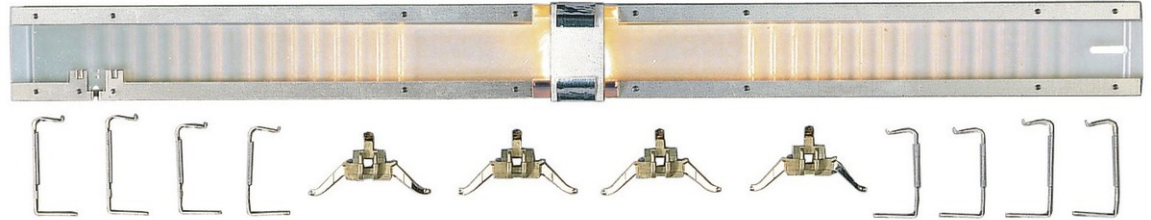

## Interior lighting unit

Art. No.: 6454

€34,60

Interior lighting unit for passenger coaches of length 282 mm.

Spare bulb: 00009530