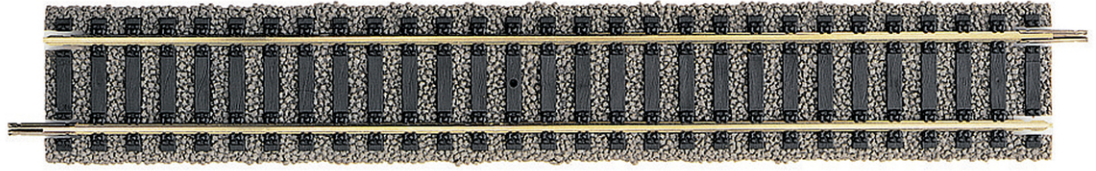

Standard straight track

Art. No.: 6101

Straight track.

Length 200 mm (standard length).