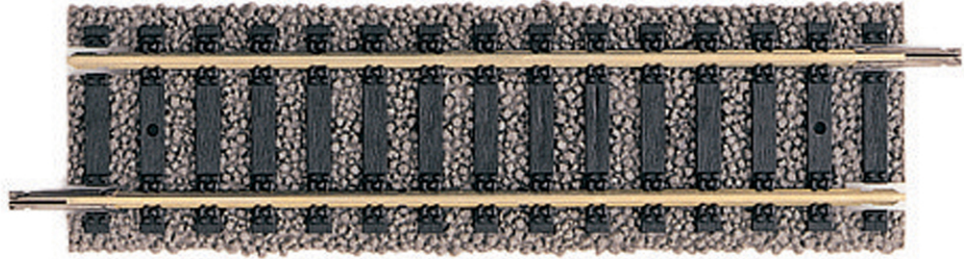

Straight track for the diagonal

Art. No.: 6102

Straight track for the diagonal.

Length 105 mm.

E. g. the crossover section of a double-slip can be exchanged for two tracks 6102 each 105 mm long.