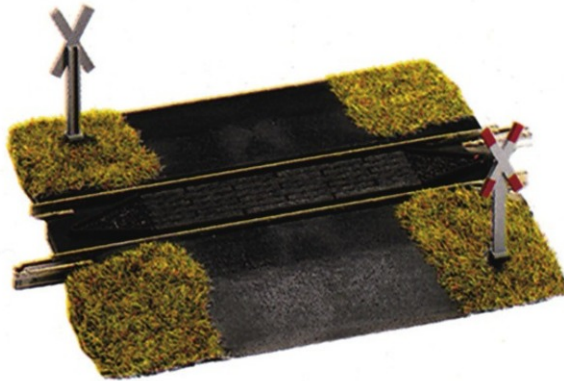

Ungated level crossing for PROFI track

Art. No.: 6197

€17,90

Ungated level crossing for PROFI track. With one rerailer and two level crossing signs.