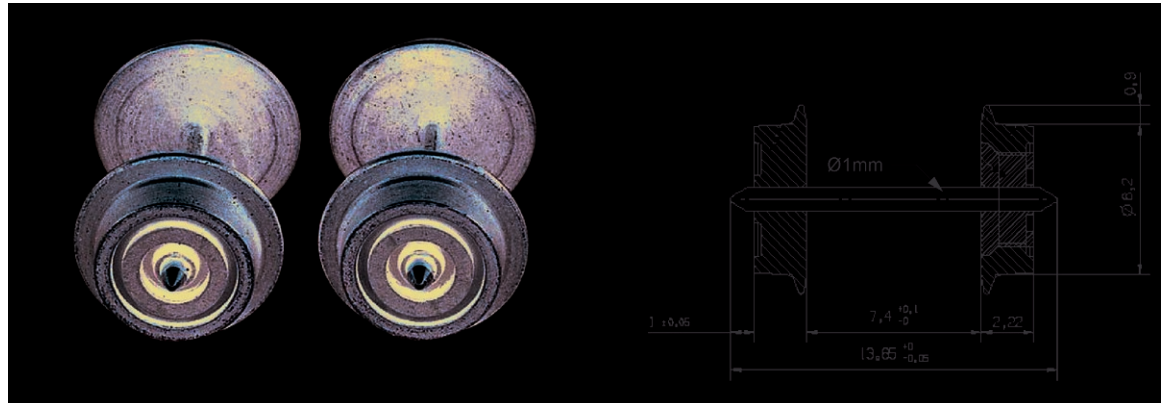

Disc wheel set, isolated on one side

Art. No.: 20023 €4,20

Disc wheel set, isolated on one side.

Wheel diameter: 6 mm.

Axle length: 13.65 mm.

Content: 2 pieces/package.