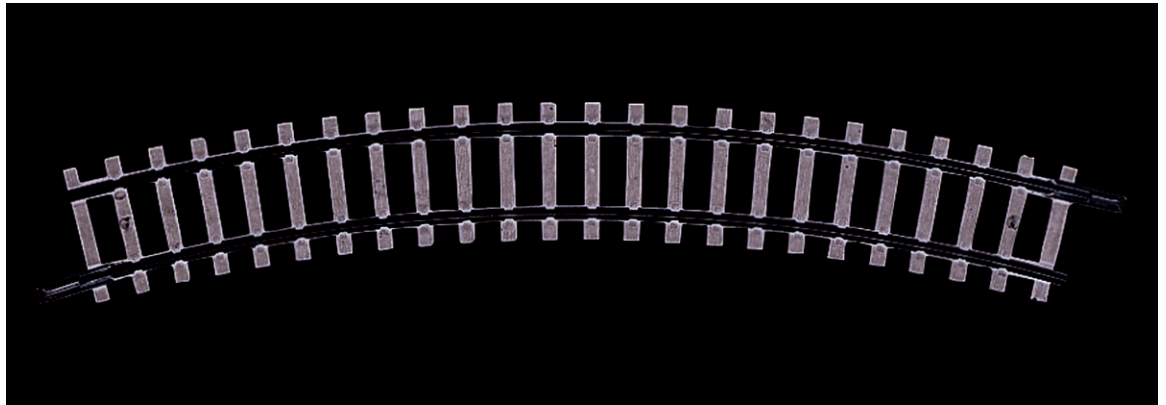

Curved track R2, 30°

Art. No.: 22222

=

€1,60

Curved track R2.

Radius 228.2 mm, arc angle 30°.

12 pieces are needed to form a full circle.