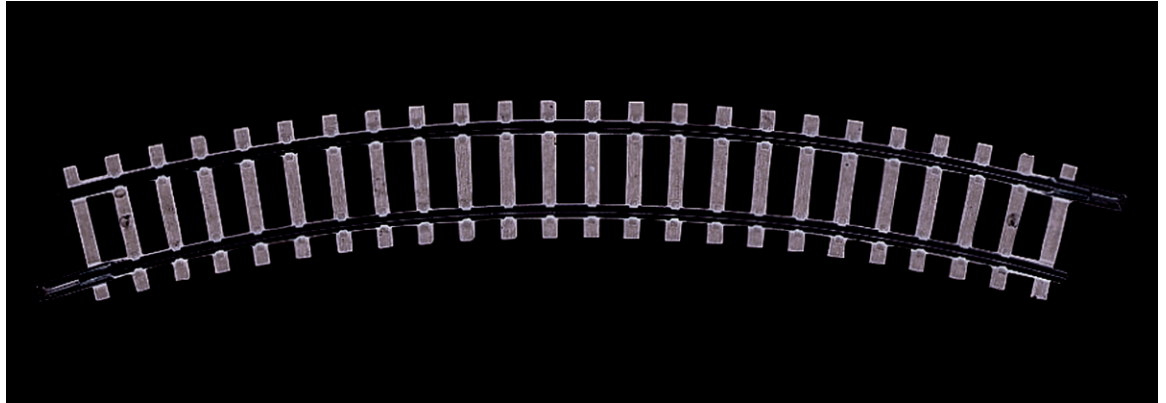

Curved track R2, 30°

Art. No.: 22222

=

€1,70

Curved track R2.

Radius 228.2 mm, arc angle 30°.

12 pieces are needed to form a full circle.