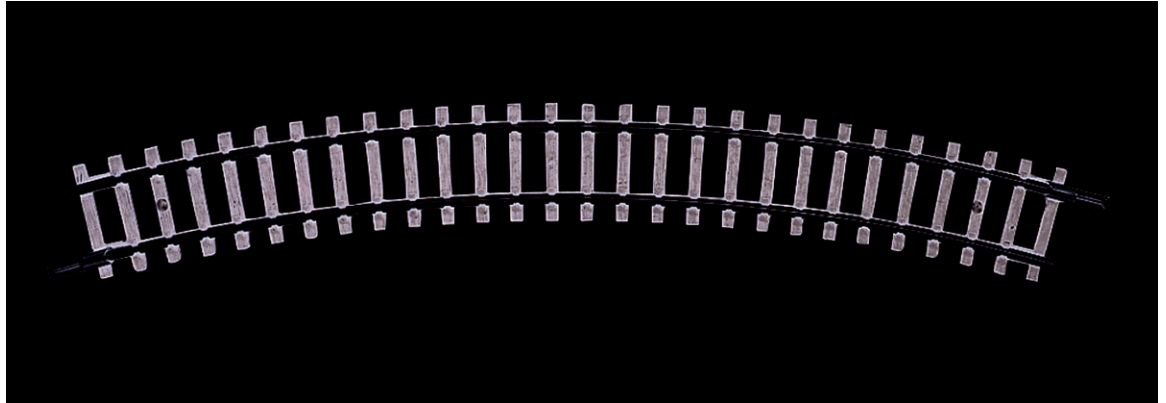

## Curved track R3, 30°

Art. No.: 22223

=

€1,60

Curved track R3.

Radius 261.8 mm, arc angle 30°.

12 pieces are needed to form a full circle.