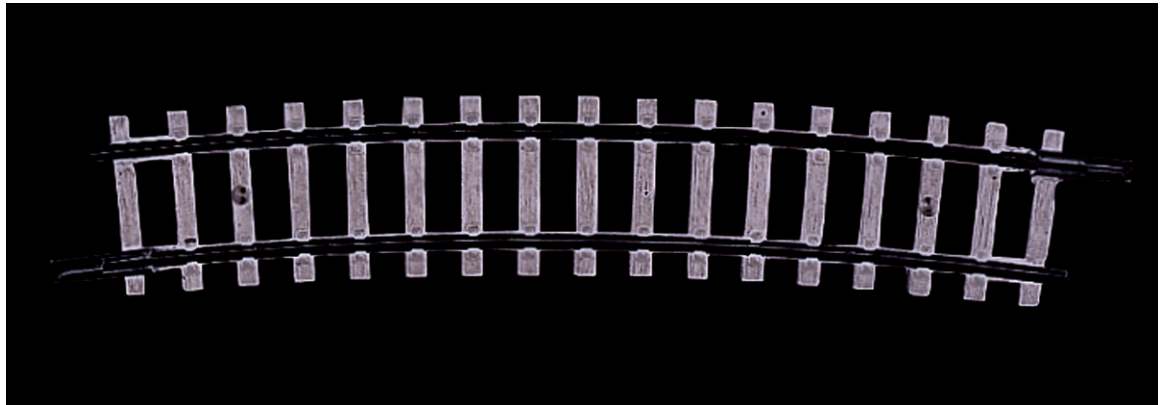

Curved track R4, 15°

Art. No.: 22225

=

€1,70

Curved track R4.

Radius 329 mm, arc angle 15°.

24 pieces are needed to form a full circle.