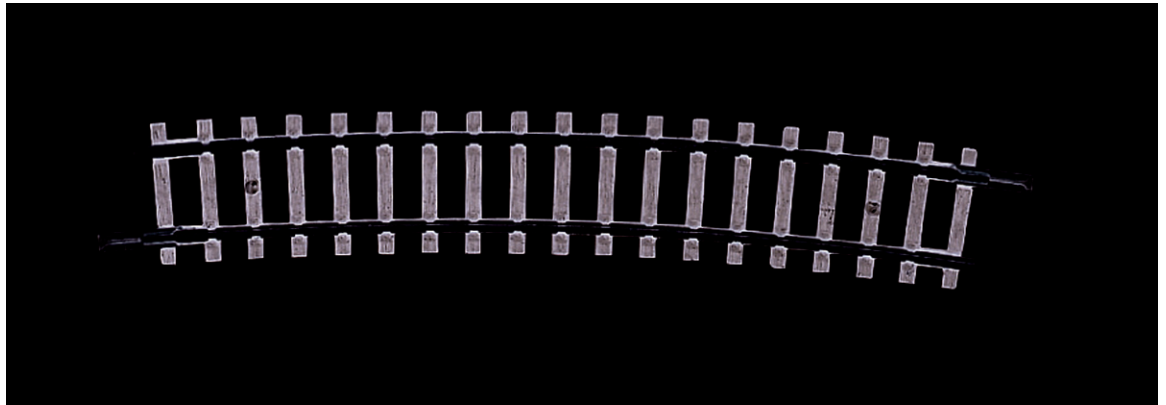

Curved track R5, 15°

Art. No.: 22226

=

€1,90

Curved track R5.

Radius 362.6 mm, arc angle 15°.

24 pieces are needed to form a full circle.