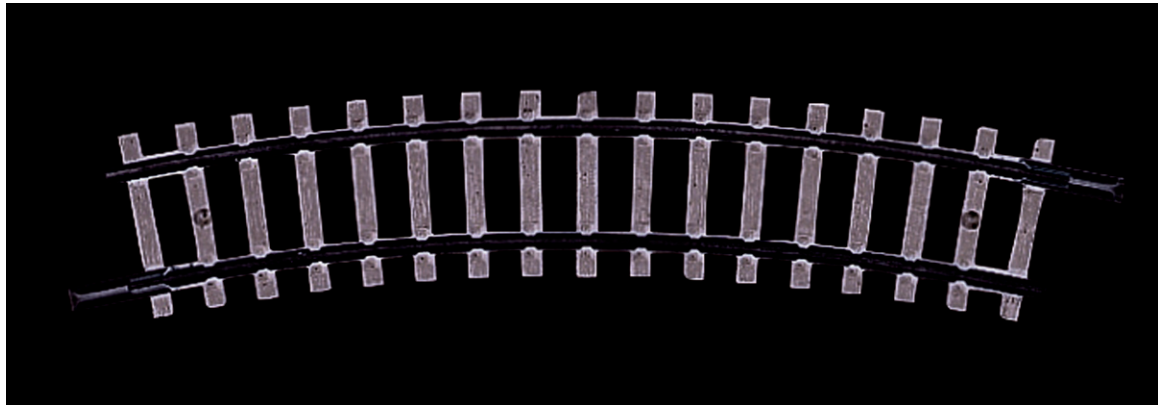

Curved track R1, 24°

Art. No.: 22231

=

€1,80

Curved track R1.

Radius 194.6 mm, arc angle 24°.