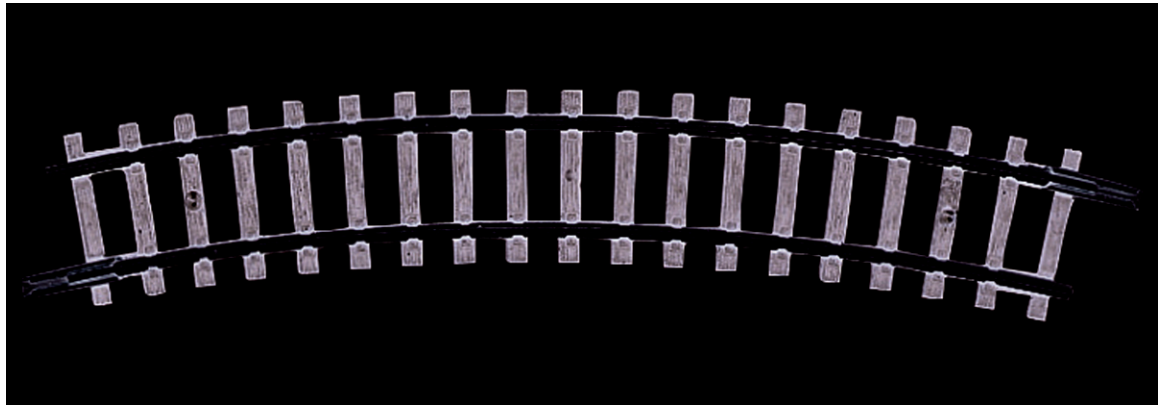

Curved track R2, 24°

Art. No.: 22233

=

€1,80

Curved track R2.

Radius 228.2 mm, arc angle 24°.