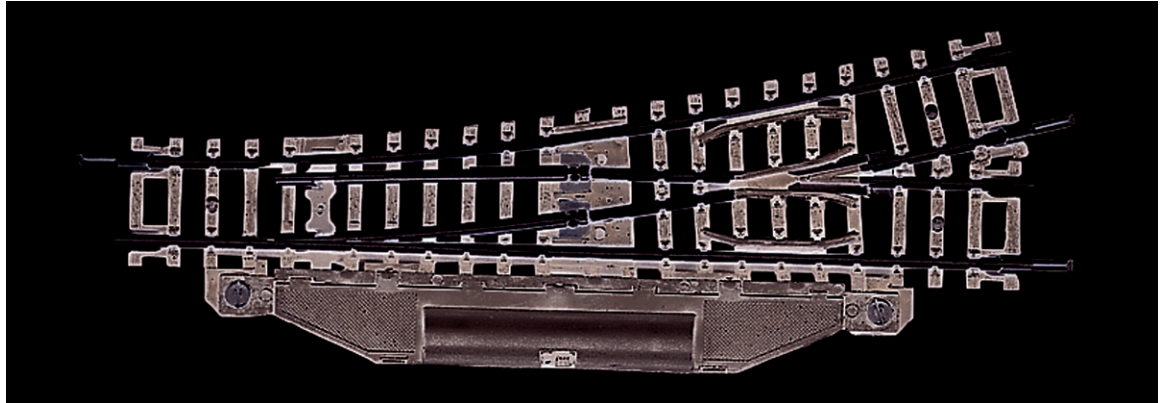

Electric turnout left 15°

Art. No.: 22261

€25,90

Turnout left hand with electric turnout mechanism.

Length 112.6 mm, branch angle 15°, branch radius 362.6 mm (corresponds to R5).