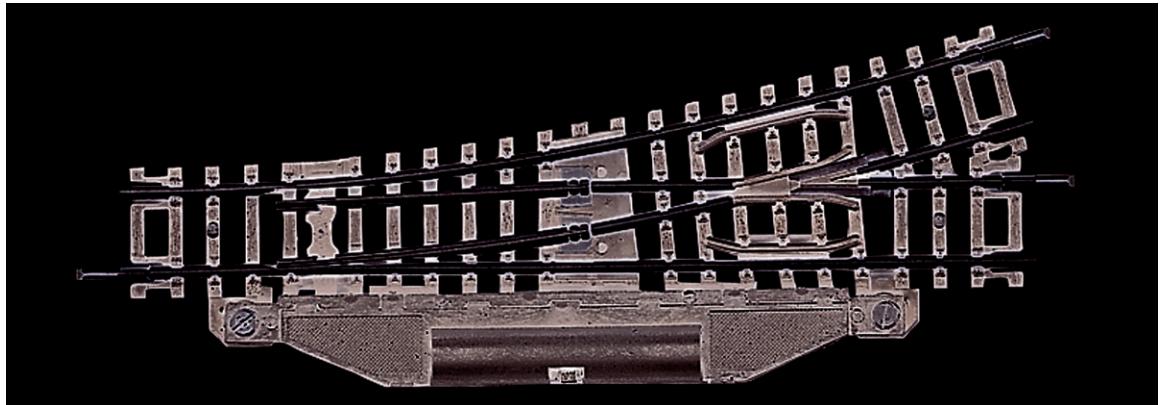

Manual turnout left 15°

Art. No.: 22265

=

€18,90

Turnout left hand, manually operated.

Length 112.6 mm, branch angle 15°, branch radius 362.6 mm (corresponds to R5).