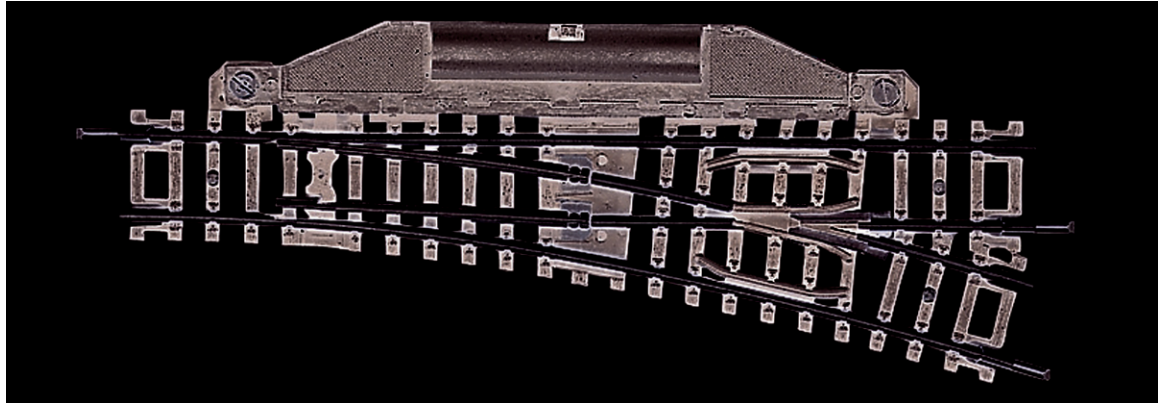

Manual turnout right 15°

Art. No.: 22267

€18,90

Turnout right hand with electric turnout mechanism.

Length 112.6 mm, branch angle 15°, branch radius 362.6 mm (corresponds to R5).