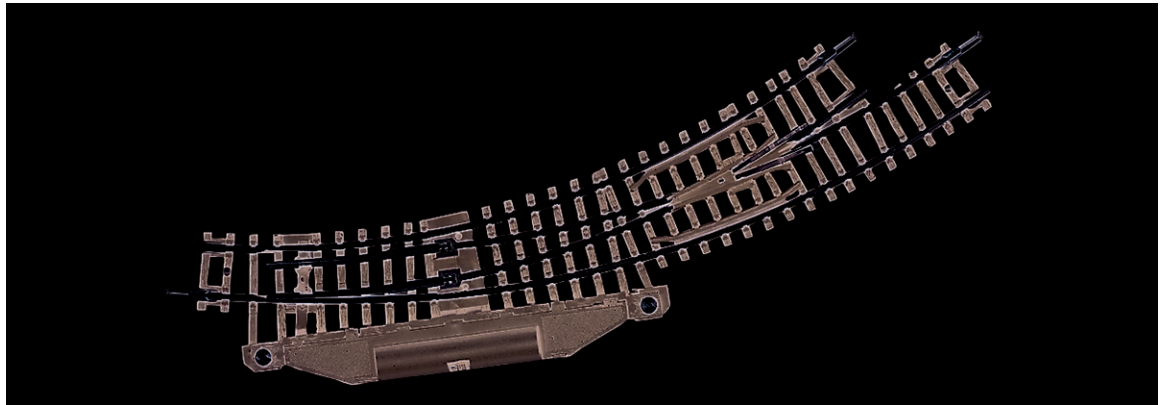

Curved turnout left

Art. No.: 22273

=

€28,90

Curved turnout left hand with electric turnout mechanism.

Radius of main track 194.6 mm (R1) and of the branch track 228.2 mm (R2), arc angle 42°.

Using the curved turnouts, you can change from one track circle with R1 into another circle of R2.