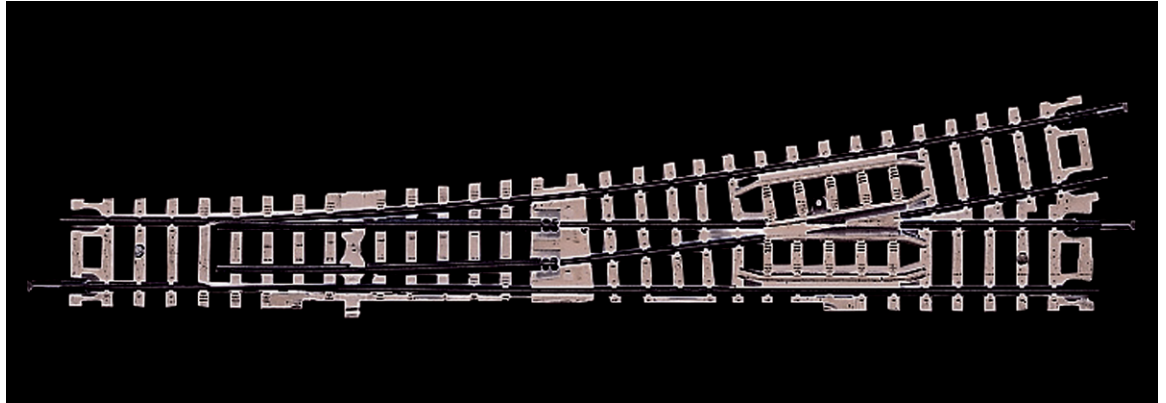

Turnout left 10°

Art. No.: 22301

€17,90

Turnout left hand without turnout mechanism.

Length of the straight track 155 mm, branch angle 10°, branch radius 765 mm (corresponds to R7).

Suitable turnout mechanism: 10030.