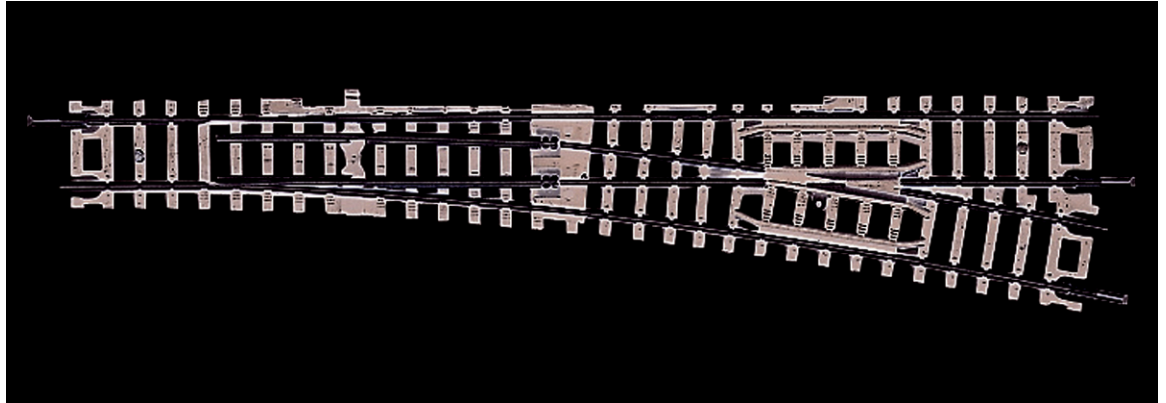

Turnout right 10°

Art. No.: 22303

€17,90

Turnout right hand without turnout mechanism.

Length of the straight track 155 mm, branch angle 10°, branch radius 765 mm (corresponds to R7).

Suitable turnout mechanism: 10030.