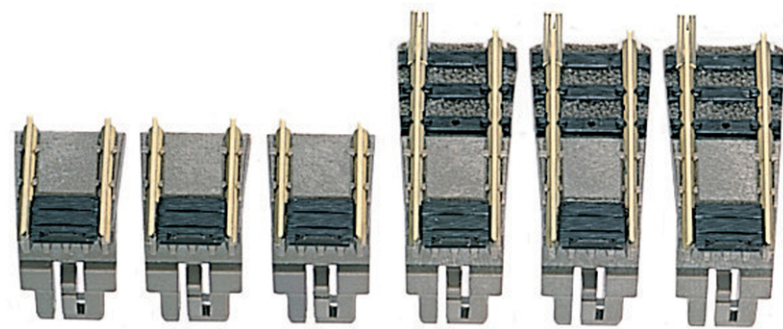

Set complémentaire pour la plaque tournante 9152.

Réf. art. : 9153

€29,90

Turntable extension set for turntable 9152 containing 3 exit tracks and 3 over-run ends.