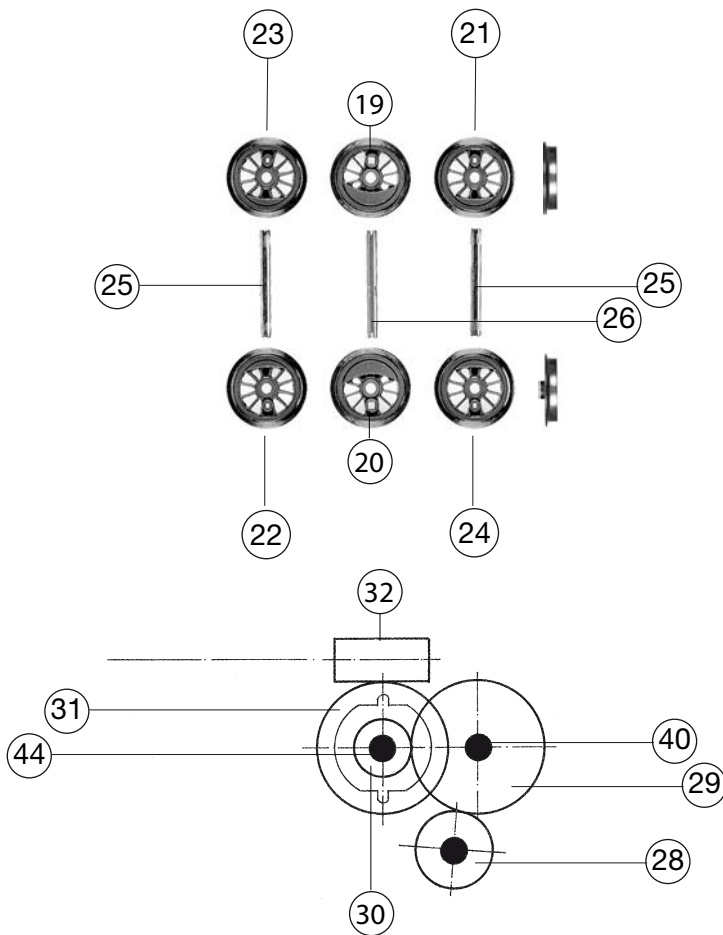

391002		BR 59.001	SNCB	~	HO
Pos. Nr. Pos.no.	Beschreibung Description	Art.-Nr. Art.no.	Preisgruppe Price bracket		
36	ISOLIERFASSUNG (VORNE) (O. ABB.) Connector interface, 6-pin (w/o illustration)	00621118	5		
37	SCHALTPLATTE F.T3 AC Switch plate	63391002	18		
42	SCHRAUBE Screw	00700404	1		
39	SENKKOPFBLECHSCHRAUBE Countersunk tapping screw	00712513	1		
40	ZYLINDERSTIFT F. ZAHNRAD Cylinder pin	00730519	2		
45	GEST.BOLZEN LANG Linkage pin	00730551	2		
46	STECKPUFFER (GEWÖLBT) Shank buffer (flat)	00754006	2		
43	STECKPUFFER (FLACH) Shank buffer (curved)	00754015	2		
52	ERSATZGLÜHLAMPE KLAR M.STECKFA Replacement bulb clear with plug-in socket	00006535	8		
49	DRUCKFEDER (F. KOHLEN) Pressure spring (for brushes)	00767012	1		
47	ERSATZ-SCHLEIFKOHLEN Carbon brushes set	6518	---		
	Fleischmann Kupplung Fleischmann coupling (w/o illustration)	6510	---		
	STECK-TAUSCHKUPPLUNG Standard coupling (w/o illustration)	6511	---		
	PROFI-STECKKUPPLUNG Profi coupling	6515	---		
23	LOKRAD N.H.M.N.ROT LACK. Loco wheel, small counterweight, traction tyre, red	00514311	7		
24	LOKRAD N.H.M.N.ROT LACK. Loco wheel, small counterweight, traction tyre, red	00514312	7		
27	HAFTREIFEN H0 (O. ABB.) Traction tyre H0 (w/o illustration)	00544007	1		
35	KONTAKTBLECH (O. ABB.) Contactor sheet (w/o illustration)	00621005	6		